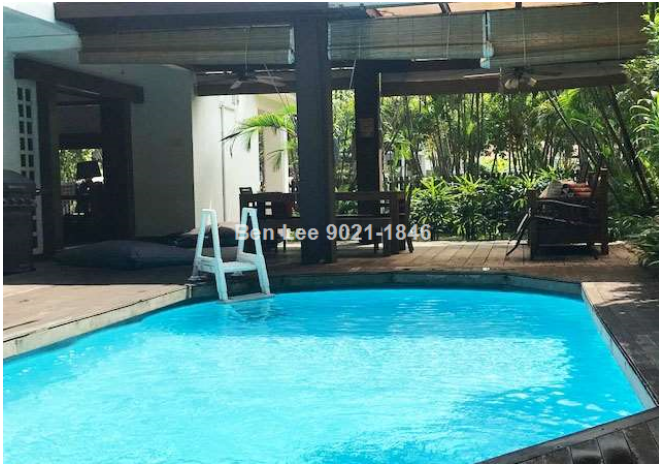

[sunset drive bungalow detached house rental lease, sunset drive, Bungalow](#)

For Rent

Agent Name: Ben Lee
Agency: ALTECH PROPERTIES
CONSULTANT

Listing ID: 12079570

Rent: SGD 13,000

Bedrooms: 4

Bathrooms: 4

Year Built: 30

Type: Bungalow

Comments

2-Storey BUNGALOW @ SUNSET DRIVE for RENT

Cosy charming home with In-ground pool , lovely patio with greenery garden, very quiet , new kitchen , baths , master and Kids Bedroom with balcony.. 4+1 + maid's room, family and dining .

Land size: approx:7000sf.

Built-in : approx ;5000sf

Rental : $13,000 / month -

Available : end aug 2017

-NEAR PARK

-FEW minutes' walk to Super Market (COLD STORAGE)

-Nearby F&B outlets , shopping malls ,child care centre and schools .

-Easy access to PIE/BKE/AYE

Call Ben Lee:8288-3501 for viewing before others Booked

Seller Comments

2-Storey BUNGALOW @ SUNSET DRIVE for RENT

Cosy charming home with In-ground pool , lovely patio with greenery garden, very quiet , new kitchen ,